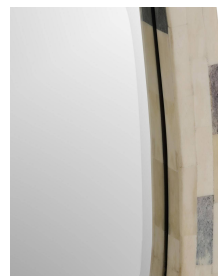

ARTERIOS

RAVENNA MIRROR

WM1109 RAVENNA MIRROR

ARTERIOS

WM1109
Ivory, Bone

The Ravenna Mirror showcases a meticulously crafted frame of ivory and gray bone. Its geometric arrangement creates a subtle tonal contrast, presenting a surface that is both clean and richly detailed. This intentional pattern adds a layer of handcrafted artistry and luminous depth to any powder room or bathroom.

APPEARANCE

Materials	Bone, Bone, Mirror
Finishes	Ivory, Gray, Plain
Finish Will Vary	Yes
Top Coat/Sealant	No

DIMENSIONS

Overall	W: 24 in x D: 1 in x H: 41.5 in
Actual Mirror	W: 21 in x H: 35.5 in
Hanger Size	W: 12 in