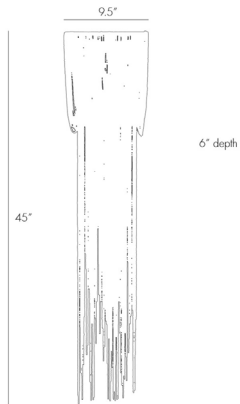

## YALE LARGE SCONCE

44324  
H: 45 IN, W: 9.5 IN, D: 6 IN  
Vintage Brass  
Contract Suitable As Is

A design derivative based on our popular Yale chandelier (86762). This 1 light sconce has rows of delicate antique brass chains draped over the frame with staggered lengths giving it a tassel effect. Shown with antique tubular bulbs. Height of sconce and chain lengths may vary.

### DIMENSIONS

Center Of Mount From Btm	33.5 IN
Backplate Mount	H: 9.5 IN, W: 9.5 IN, D: 1 IN H: 5 IN, W: 5 IN, D: 1 IN