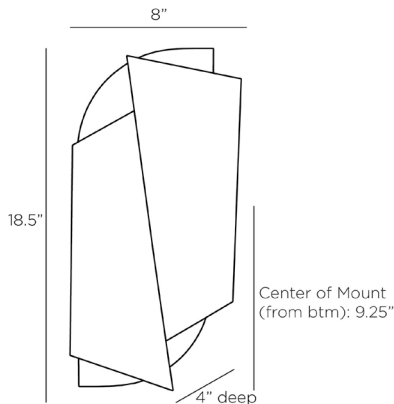

ARTERIOS

ALDRIDGE SCONCE

DW111
H: 18.5 IN, W: 8 IN, D: 4 IN
Blackened Iron
Contract Suitable As Is

Playful intersecting planes of waxed blackened iron and black chiseled marble make an eye-catching mix in this modern sconce. Making the most of its intriguing lattice surface, it is designed so that light will reflect off the chiseled marble surface, delivering a soft and moody glow to any space. Damp-rated, although limited covered outdoor conditions may affect finish. Finish will vary.

APPEARANCE

Material	Iron, Marble
Material Type	Chiseled, Waxed
Finish	Black
Finish Will Vary	true
Top Coat/Sealant	true

DIMENSIONS

Center Of Mount From Btm	9.25 IN
Backplate	Dia: 5.00 IN, D: 1 IN

WIRING

Rating	Damp
Suggested Bulb Type	B10
Cord	0.5 FT, Clear/Silver, SPT-2
Socket	2, Type B - E12
Photographed Bulb	Clear Straight Tip Candelabra Bulb
Maximum Watt	25
Voltage	110-120 V

CERTIFICATIONS

Certifications	Mexico Australia, European Union, United Arab Emirates, United States, Canada
----------------	--

COMPLIANCY

UL/ETL	Yes
CB	Yes
RoHS	true

SHIPPING

Product Weight	13 LBS
Gross Weight 1	18.74 LBS
Shipping Box 1	H: 21.3 IN, L: 11 IN, W: 7.1 IN