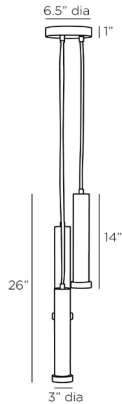

## ALEENA PENDANT

DPC08  
H: 28 IN, Dia: 6.50 IN  
Antique Brass  
Contract Suitable As Is

A trio of antique brass finished tubular drops are illuminated through soft white alabaster. Reminiscent of bioluminescent mushrooms, this integrated LED fixture is staggered from a circular antique brass finished base, suspended by cloth cord in taupe. Damp-rated, although limited covered outdoor conditions may affect finish. Finish will vary.

### DIMENSIONS

	1
Alabaster	3.00
Pendant	H: 26 IN, Dia: 6.50 IN
Minimum Hanging Height	28 IN
Maximum Hanging Height	128 IN
Canopy	H: 1.5 IN, Dia: 6.50 IN