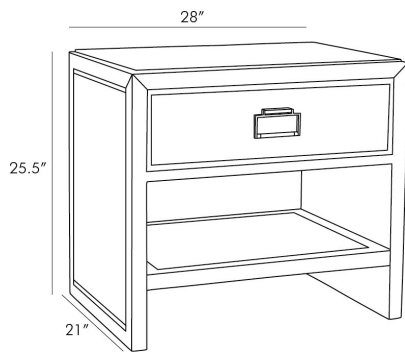

## ETHAN END TABLE

5605

H: 25.5 IN, W: 28 IN, D: 21 IN

Brindle

Contract Suitable As Is

Organic elegance takes the reins with this simple yet stylish storage option. A solid wood frame is fitted with a eucalyptus veneer creating a sense of movement along the grains. The profile of this end table may seem traditional by design though it's anything but that. A single top drawer is accented with an antique brass drop handle topped with a clear acrylic bar modernizing its rustic aesthetic. An open bottom shelf

### DIMENSIONS

Foot Print	W: 28 IN, D: 21 IN
------------	--------------------

### SHIPPING

Product Weight	82.5 LBS
Gross Weight 1	101 LBS
Shipping Box 1	H: 24.1 IN, L: 31.2 IN, W: 30.2 IN