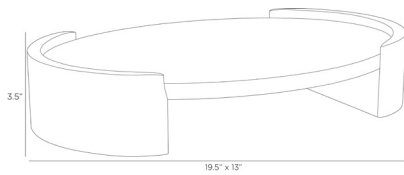

## ADELAIDE TRAY

AY104  
H: 3.5 IN, W: 19.5 IN, D: 13 IN  
Grey  
Contract Suitable As Is

Suspended with supports of grey marble, an antique brass clad oval offers a pleasing mix of materials. Carved at the top with a concentric pattern, it is an impactful accessory for any surface. Finish will vary.

### DIMENSIONS

Foot Print	W: 19 IN, D: 10 IN
------------	--------------------

### SHIPPING

Product Weight	21 LBS
Gross Weight 1	34.17 LBS
Shipping Box 1	H: 6 IN, L: 22 IN, W: 16 IN