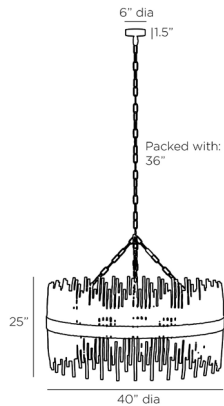

## ADELE CHANDELIER

DLS05  
H: 28 IN, Dia: 40.00 IN  
Black Stained  
Contract Suitable As Is

Naturally wonderful agarwood brings this organic chandelier to life. Black-stained for a neutral finish, randomly placed organic branches are constructed into a drum shape to please the eye. Suspended from a trio of blackened iron chains, the Adele is designed to reflect intriguing shadows on your walls and ceiling. Finish will vary.

### DIMENSIONS

Chandelier	H: 25 IN, Dia: 40.00 IN
Minimum Hanging Height	28 IN
Maximum Hanging Height	64 IN
Canopy	H: 1.5 IN, Dia: 6.00 IN

### WIRING

	UL,EU,SA
Rating	Indoor Only
Cord	10 FT, Clear/Silver, SVT
Socket	6, Type B - E12
Photographed Bulb	Small Clear Tubular Bulb
Maximum Watt	40
Voltage	110-120 V

### REPLACEMENT PARTS

Replacement Part 1	CHN-270
Replacement Part 1 Dim	36"
Replacement Part 2	CANOPY-522
Replacement Part 2 Dim	1" x 5" DIA