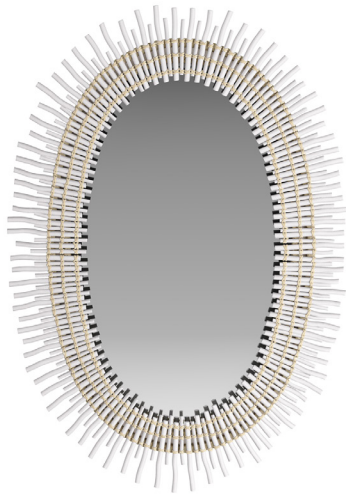

## ADLITA MIRROR

A flourish of natural wood dowels in white-stained wood brings the drama to this oversized oval mirror. A starburst shape is complemented with natural rattan ties and a woven base that add an earthy, elemental look to any room. Both rustic and refined, it was crafted to instantly transform your space. Designed to be hung vertically, it is stabilized with a security cleat. Finish will vary.

SHIPPING REQUIREMENTS: TruckShip

CONTRACT: Contract Suitable As Is

WMS01  
White, Wood  
H: 69 IN  
W: 49 IN  
D: 3.5 IN