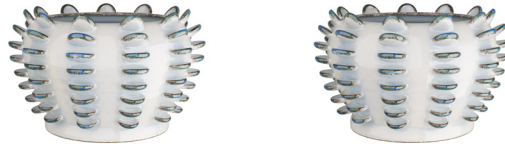

ARTERIO RS

AILEE VASE

AVC07

H: 7.5 IN, Dia: 12.00 IN

Reactive Blue

Contract Suitable As Is

With a silhouette like a spiny sea urchin, a substantial porcelain vase is the perfect home for your favorite blooms. Finished with a marine-inspired glaze of reactive blue that moves from deep to shallow tones towards the edges of each textural accent. Finish will vary.

APPEARANCE

Material	Porcelain
Finish Will Vary	true
Top Coat/Sealant	false

DIMENSIONS

Foot Print	Dia: 7.50 IN
Opening	H: 7, Dia: 8.00

SHIPPING

Product Weight	7.1 LBS
Gross Weight 1	14.1 LBS
Shipping Box 1	H: 10.6 IN, L: 15 IN, W: 15 IN