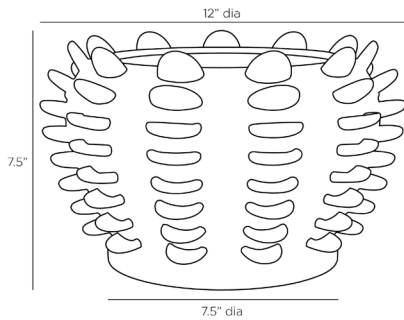

ARTERIO RS

AILEE VASE

AVC07

H: 7.5 IN, Dia: 12.00 IN

Reactive Blue

Contract Suitable As Is

With a silhouette like a spiny sea urchin, a substantial porcelain vase is the perfect home for your favorite blooms. Finished with a marine-inspired glaze of reactive blue that moves from deep to shallow tones towards the edges of each textural accent. Finish will vary.

APPEARANCE

Material	Porcelain
Finish Will Vary	true
Top Coat/Sealant	false

DIMENSIONS

Foot Print	Dia: 7.50 IN
Opening	H: 7, Dia: 8.00

SHIPPING

Product Weight	7.1 LBS
Gross Weight 1	14.1 LBS
Shipping Box 1	H: 10.6 IN, L: 15 IN, W: 15 IN