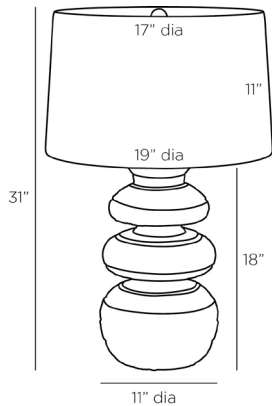

ARTERIOS

ALANIS LAMP

PTS11-SH030
 H: 31 IN, Dia: 19.00 IN
 Charcoal, Terracotta
 Contract Suitable As Is

The Alanis lamp is crafted of terra cotta with hand-thrown feel. Washed in a charcoal glaze, its gentle curves ripple and undulate, recalling an ancient vase. Antique brass-finished hardware and matching sphere finial complete the pleasing form. Finished with an off-white linen shade, clear silver cord and on/off rotary switch.

APPEARANCE

Material	Cotton, Linen, Steel, Terracotta
Finish	Antique Brass, Off-White
Finish Will Vary	true
Top Coat/Sealant	false
Finial Description	Matching Charcoal Terracotta Sphere
Finial Dimension	1.5" Sphere

DIMENSIONS

Shade	Top: 17.00 IN, Dia: 19.00 IN, Side: 11 IN
Body	H: 18 IN, Dia: 11.00 IN
Neck	H: 2 IN, Dia: 1.00 IN
Foot Print	Dia: 7.00 IN
Harp	9" Antique Brass IN

WIRING

Rating	3C,AE,AU,EU,SA,UK,UL
Tilt Test	Indoor Only
Cord	10 Degrees - AU 10 FT, Back of Lamp Base, Clear/Silver
Socket	1, Antique Brass, Type A - E26
Switch	3-Way Rotary, At Socket
Maximum Watt	150
Voltage	110-120 V