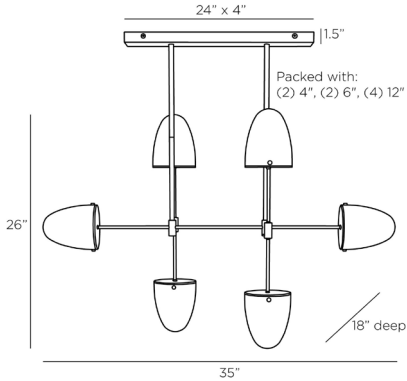

ARTERIOS

ALAZANI CHANDELIER

DRC06
H: 28.5 IN, W: 35 IN, D: 18 IN
Antique Brass
Contract Suitable As Is

Rounded cones of white alabaster suspended from linear arms creating a visual grid of light. Reminiscent of taillights on a classic mid-century car, this modernist style in antique brass iron with integrated LED blends the best of whimsical and industrial design. Damp-rated, although limited covered outdoor conditions may affect finish. Finish will vary.

APPEARANCE

Material	Alabaster, Iron
Finish	White
Finish Will Vary	true
Top Coat/Sealant	true

DIMENSIONS

Chandelier	H: 26 IN, W: 35 IN, D: 18 IN
Minimum Hanging Height	28.5 IN
Maximum Hanging Height	50.5 IN
Canopy	H: 1.5 IN, W: 24 IN, D: 4 IN

REPLACEMENT PARTS

Replacement Part 1	PIPE-513
Replacement Part 1 Dim	(1) 4", (1) 6", (1) 12"
Replacement Part 2	DRC06SHD

CONTRACT

Contract Suitable	true
-------------------	------