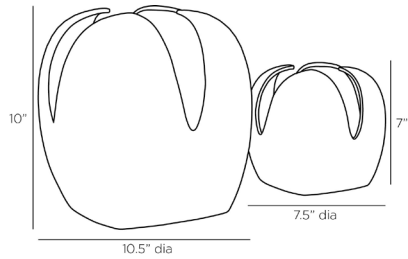

# ARTERIO

## AMAL VASES, SET OF 2

AVE03

Harbor Gray

Contract Suitable As Is

Glazed with a soothing harbor gray finish both inside and out, elegant vessels are grooved at the openings to support even the largest collection of blooms. Crafted of porcelain, the pod silhouettes are inspired by origami baskets. Set of two. Finish will vary.

### DIMENSIONS

	2.5
Foot Print Large	W: 6 IN, D: 6 IN
Foot Print Small	W: 4.5 IN, D: 4.5 IN

### SHIPPING

Product Weight	7.3 LBS
Gross Weight 1	14.3 LBS
Shipping Box 1	H: 16 IN, L: 16 IN, W: 18.5 IN