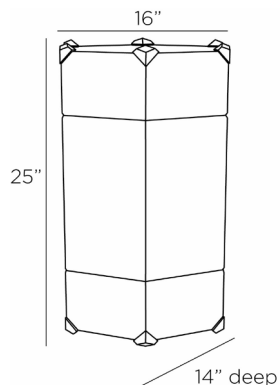

ARTERIOS

AMARA ACCENT TABLE

FA110
H: 25 IN, W: 16 IN, D: 14 IN
Ivory
Contract Suitable As Is

Our Amara accent table embodies the elegance of European Art Deco. Crafted of ivory vellum, its sophisticated yet simplistic design is paneled at the top and sides for geometric interest. This striking piece is accented with decorative corners of antique brass offering extra durability. Vellum will vary.

APPEARANCE

Material	Brass, Vellum
Finish	Antique Brass
Finish Will Vary	true
Top Coat/Sealant	false

DIMENSIONS

Foot Print	W: 16 IN, D: 14 IN
Table Top	H: 24 IN, W: 16 IN, D: 14 IN
Diagonal Dimension	28" IN

SHIPPING

Product Weight	28.4 LBS
Gross Weight 1	37.49 LBS
Shipping Box 1	H: 49 IN, L: 20 IN, W: 20 IN

ADDITIONAL INFO

Disclaimer	This item is made from genuine vellum parchment leather which is a natural material. Due to this, color variation is inherent and no two will be identical. Keep away from highly humid or damp areas to avoid bubbling.
------------	--