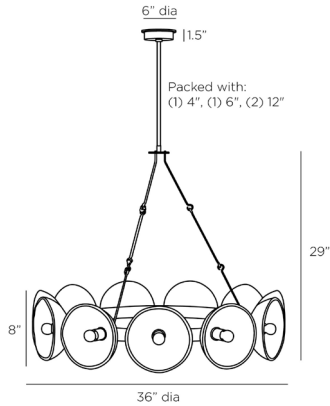

## APOLLO CHANDELIER

DMC19  
 H: 34.5 IN, Dia: 36.00 IN  
 English Bronze  
 Contract Suitable As Is

A ring of seedy slump glass semi-orbs suspended on a circle of English bronze finished iron delivers the illusion of orbital movement. The slump glass champagne finish adds a touch of warmth to the illumination of the enchanting Apollo, while three suspended rods with a sturdy hook detail connects to a central pipe. Damp-rated, although limited covered outdoor conditions may affect finish. Finish will vary.

### DIMENSIONS

Chandelier	3
Minimum Hanging Height	H: 29 IN, Dia: 36.00 IN
Maximum Hanging Height	34.5 IN
Canopy	64.5 IN
	H: 1.5 IN, Dia: 6.00 IN

### REPLACEMENT PARTS

Replacement Part 1	PIPE-514
Replacement Part 1 Dim	(1) 4", (1) 6", (1) 12"
Replacement Part 2	CANOPY-662
Replacement Part 2 Dim	1" x 5" DIA