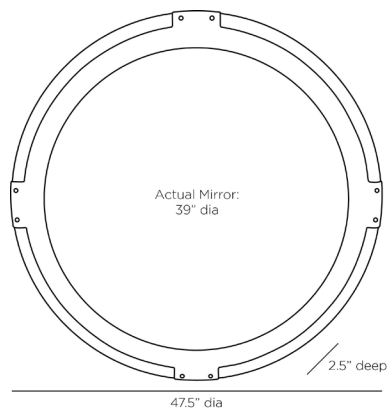

# ARTERIO RS

## ASMARA MIRROR

WMI31  
Dia: 47.50 IN, D: 2.5 IN  
Antique Brass  
Contract Suitable As Is

A traditional round of beveled glass is elegantly framed with antiqued brass bullnose. An inset and wrapped detail in topstitched ivory leather accented with brass bolts for visual interest. Fitted with a security cleat, this classical style was designed to be hung vertically. Finish will vary.

### DIMENSIONS

|             |                    |
|-------------|--------------------|
| Mirror Size | 1<br>Dia: 39.00 IN |
|-------------|--------------------|