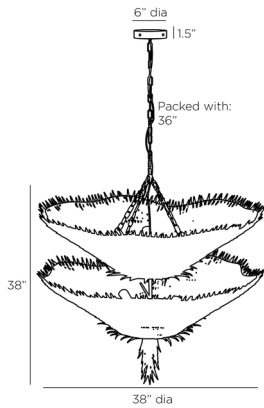

# ARTERIO RS

## AUKLAND CHANDELIER

85036  
H: 42 IN, Dia: 38.00 IN  
Matte Blue Gray  
Contract Suitable As Is

Organic materials and sophisticated forms come together to create our striking sustainable chandelier. Inspired by the natural intrigue of layered thorns or scales, coconut shells in matte blue gray, are strung in dual parasol shapes, then suspended from sturdy iron chains finished in matte blue gray to match. Reminiscent of a Japanese tea garden, the final fixture is finished with the flourish of an oversized tassel. Finish will vary.

### DIMENSIONS

Chandelier	H: 38 IN
Minimum Hanging Height	42 IN
Maximum Hanging Height	78 IN
Canopy	H: 1.5 IN, Dia: 6.00 IN