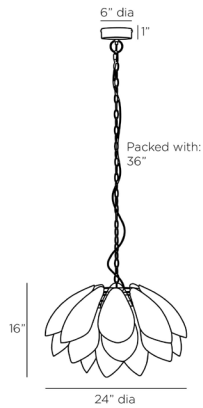

ARTERIO RS

AYANA CHANDELIER

DMS09
H: 19 IN, Dia: 24.00 IN
Ivory
Contract Suitable As Is

Inspired by the crackled finishes of early 20th century fine French antiques, this petaled fixture is a textural delight. Each shade is applied with ivory resin composite made from genuine eggshells, so that no two are ever quite alike. The iron chain and canopy are finished in white to blend in with the overall aesthetic. Finish will vary.

APPEARANCE

Material	Eggshell Resin, Iron
Material Type	Composite
Finish	White
Finish Will Vary	true
Top Coat/Sealant	false

DIMENSIONS

Chandelier	H: 16 IN
Minimum Hanging Height	19 IN
Maximum Hanging Height	55 IN
Canopy	H: 1 IN, Dia: 6.00 IN

WIRING

	UL,EU,SA
Rating	Indoor Only
Cord	10 FT, Clear/Silver, SVT
Socket	1, Type A - E26
Photographed Bulb	3" Frosted Globe Bulb
Maximum Watt	60
Voltage	110-120 V

CERTIFICATIONS

Certifications	Mexico Australia, European Union, United Arab Emirates, United States, Canada
----------------	--

COMPLIANCY

UL/ETL	Yes
CB	Yes
RoHS	true

SHIPPING

Product Weight	9.5 LBS
Gross Weight 1	20.72 LBS
Shipping Box 1	H: 23 IN, L: 28 IN, W: 28 IN

REPLACEMENT PARTS

Replacement Part 1	CHN-959
Replacement Part 1 Dim	36"
Replacement Part 2	CANOPY-959
Replacement Part 2 Dim	1" x 5" DIA