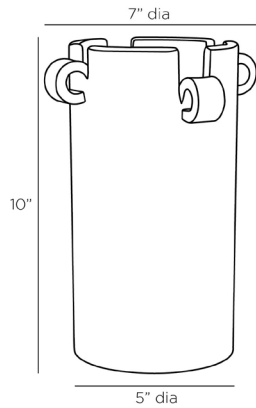

ARTERIOS

BAHRI VASE

AVS03

H: 10 IN, Dia: 7.00 IN

Sky

Contract Suitable As Is

A terracotta vase is finished with with curled edges of clay to highlight its handcrafted feel. Glazed in a sheer shade of sky. Finish will vary.

APPEARANCE

Material	Terracotta
Finish Will Vary	true
Top Coat/Sealant	false

DIMENSIONS

Foot Print	Dia: 5.00 IN
Opening	H: 9, Dia: 4.00

SHIPPING

Product Weight	4.6 LBS
Gross Weight 1	11.6 LBS
Shipping Box 1	H: 25.5 IN, L: 19 IN, W: 19 IN