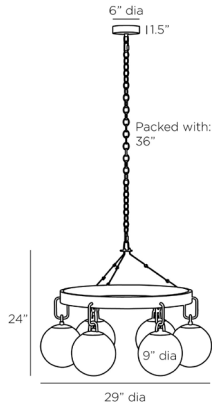

## BAILEY CHANDELIER

DMI08  
 H: 27 IN, Dia: 29.00 IN  
 Bronze, Frosted Glass  
 Contract Suitable As Is

A sextet of frosted glass globes makes an industrial impact when hung from a substantial iron ring plated in bronze. Suspended from the ceiling, this masculine fixture is finished with oversized chain details that add an edge to the minimalist lines. Damp-rated, although limited covered outdoor conditions may affect finish. Finish will vary.

### DIMENSIONS

Globe	Dia: 9.00 IN
Chandelier	H: 24 IN, Dia: 29.00 IN
Minimum Hanging Height	27 IN
Maximum Hanging Height	63 IN
Canopy	H: 1.5 IN, Dia: 6.00 IN

### WIRING

	UL,EU,SA
Rating	Damp
Cord	10 FT, Black, SVT
Socket	6, Type B - E12
Photographed Bulb	Clear Straight Tip Candelabra Bulb
Maximum Watt	25
Voltage	110-120 V

### REPLACEMENT PARTS

Replacement Part 1	CHN-292
Replacement Part 1 Dim	36"
Replacement Part 2	CANOPY-680
Replacement Part 2 Dim	1" x 5" DIA