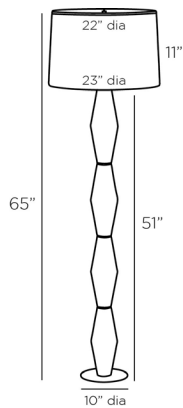

ARTERIOS

BAKER FLOOR LAMP

PFC10-SH020
H: 65 IN, Dia: 23.00 IN
Ivory, Ricestone
Contract Suitable As Is

Inspired by iconic sculpture, this stacked totem of textured ricestone composite reinvents the modern floor lamp. Mounted on an English bronze circular base, its impactful shape brings dimensional intrigue to a space. Topped with a white linen drum shade with white cotton lining and an English bronze finial, it is finished with a taupe cloth cord and three-way rotary switch.

APPEARANCE

Material	Cotton, Microfiber, Ricestone, Steel
Finish	English Bronze, Off-White
Finish Will Vary	true
Top Coat/Sealant	true
Finial Description	Bronze Sphere
Finial Dimension	1" Sphere

DIMENSIONS

Shade	Top: 22.00 IN, Dia: 23.00 IN, Side: 11 IN
Body	H: 51 IN, Dia: 5.50 IN
Base	Dia: 10.00 IN
Neck	H: 2 IN, Dia: 1.00 IN
Foot Print	Dia: 10.00 IN
Harp	9.5" Antique Brass IN

WIRING

	3C,AE,AU,EU,SA,UK,UL
Rating	Indoor Only
Tilt Test	8 Degrees - UL
Cord	12 FT, Back of Lamp Base, Taupe Fabric
Socket	1, Brass, Type A - E26
Switch	3-Way Rotary, At Socket
Maximum Watt	150
Voltage	110-120 V