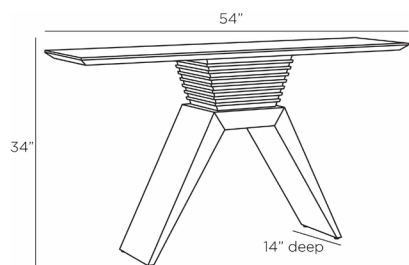

ARTERIOS

BARRON CONSOLE

FLS05

H: 34 IN, W: 54 IN, D: 14 IN

Cerused Natural

Contract Recommendations: Adding a lacquer coating provides additional protection

We've reinvented French Art Deco design for the 21st century with our streamlined Barron. A cantilevered carved top of cerused white cedar balances precisely on tapered legs to dramatic effect. It is enhanced with pyramid-style carved details at its supportive center. Finish will vary.

APPEARANCE

Material	Wood
Material Type	White Cedar
Finish Will Vary	true
Top Coat/Sealant	false

DIMENSIONS

Foot Print	W: 37.5 IN, D: 11 IN
Clearance	22"
Diagonal Dimension	37" IN

SHIPPING

Shipping Requirements	TruckShip
Product Weight	50.1 LBS
Gross Weight 1	75.1 LBS
Shipping Box 1	H: 38 IN, L: 57 IN, W: 17 IN