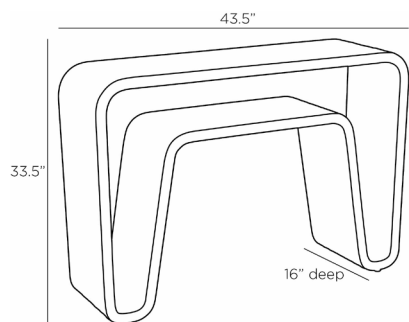

## BELTRAN CONSOLE

FLS08

H: 33.5 IN, W: 43.5 IN, D: 16 IN

Ebony

Contract Recommendations: Adding a lacquer coating provides additional protection

Add some mid-century-inspired style to any space with an airy console inspired by the era's classic hairpin desk legs. The Beltran's solid surface of ebony pencil rattan has an open back for extra impact, and a sculptural second shelf for more options.

### APPEARANCE

Material	Rattan
Top Coat/Sealant	true
Total Shelf Count	1

### DIMENSIONS

Foot Print	W: 43.5 IN, D: 16 IN
Leg	W: 7
Shelf	W: 23 IN, D: 15 IN
Table Top	W: 40 IN, D: 15 IN
Clearance	24.5"
Diagonal Dimension	36" IN
Shelf Clearance	5.5"