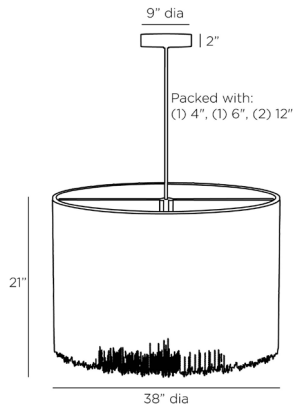

## BENNET CHANDELIER

DMC20  
 H: 27 IN, Dia: 38.00 IN  
 Antique Brass  
 Contract Suitable As Is

A waterfall of antique brass iron chains encircles an integrated LED ring on this contemporary chandelier. Its light-inspired feature plays with shadow and illumination to dramatic effect. Elegance personified; it will add a touch of drama to any space. Damp-rated, although limited covered outdoor conditions may affect finish.

### DIMENSIONS

Chandelier H: 21 IN, Dia: 38.00 IN  
 Minimum Hanging Height 27 IN  
 Maximum Hanging Height 57 IN  
 Canopy H: 2 IN, Dia: 9.00 IN

### REPLACEMENT PARTS

Replacement Part 1 PIPE-513  
 Replacement Part 1 Dim (1) 4", (1) 6", (1) 12"