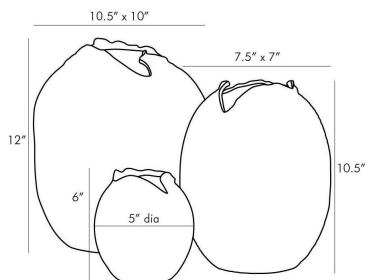

# ARTERIOS

## BLUME VASES, SET OF 3

7712

White Wash

Deliver organic elegance to a tablescape with this set of ceramic vases. Each is different in shape and size and features a white-wash finish that creates faux bois texture. The mouth of each vase is organic in shape and tear-like—shaping a visual point of interest. This watertight trio is ideal for boasting various bouquets but is just as stunning as a grouped accent for a console table or bookshelf. finish will vary.

### DIMENSIONS

Overall Large	H: 12 IN, W: 10.5 IN, D: 10 IN
Overall Medium	H: 10.5 IN, W: 7.5 IN, D: 7 IN
Overall Small	H: 6 IN, Dia: 5.00 IN

### SHIPPING

Product Weight	10 lbs
Gross Weight 1	14.59 lbs
Shipping Box 1	H: 15 IN, L: 24 IN, W: 17 IN