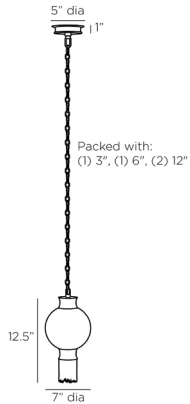

ARTERIOS

BOSWELL PENDANT

DPI03
 H: 13.5 IN, Dia: 7.00 IN
 Antique Brass
 Contract Suitable As Is

Art Deco lines are updated for a modern era result in this chic pendant lamp. Finished with a flourish of antique brass jewelry chain fringe, a frosted glass globe is suspended from a substantial iron chain finished in antiqued brass. Damp-rated, although limited covered outdoor conditions may affect finish. Finish will vary.

APPEARANCE

Material	Brass, Glass, Iron
Finish	Antique Brass, Frosted
Finish Will Vary	true
Top Coat/Sealant	true

DIMENSIONS

Pendant	H: 12.5 IN, Dia: 7.00 IN
Minimum Hanging Height	13.5 IN
Maximum Hanging Height	49.5 IN
Canopy	H: 1 IN, Dia: 5.00 IN

WIRING

	UL,EU,SA
Rating	Damp
Cord	10 FT, Clear/Silver, SPT-2
Socket	1, Type A - E26
Photographed Bulb	Large Clear Tubular Bulb
Maximum Watt	25
Voltage	110-120 V

CERTIFICATIONS

Certifications	Mexico Australia, European Union, United Arab Emirates, United States, Canada
----------------	--

COMPLIANCY

UL/ETL	Yes
CB	Yes
RoHS	true

SHIPPING

Product Weight	4.1 LBS
Gross Weight 1	6.83 LBS
Shipping Box 1	H: 17.7 IN, L: 11.4 IN, W: 11.4 IN

REPLACEMENT PARTS

Replacement Part 1	CHN-291
Replacement Part 1 Dim	36"
Replacement Part 2	CANOPY-677
Replacement Part 2 Dim	1" x 5" DIA