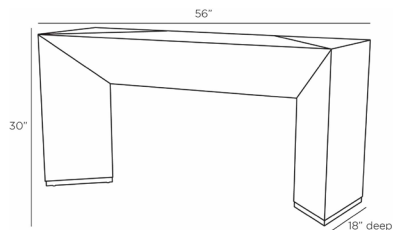

ARTERIOS

BOUSTANY CONSOLE

FLS07

H: 30 IN, W: 56 IN, D: 18 IN

Gray

Contract Recommendations: Adding a lacquer coating provides additional protection

The Boustany celebrates a mix of bold forms and rich materials. Intersecting lacquered gray and smoke raffia grass cloth panels align in precise angles, on top of a bronze finished base. The resulting diamond pattern enhances our console's geometric appeal. Finish will vary.

APPEARANCE

Material	Raffia Grass Cloth, Steel
Finish	Bronze, Smoke
Finish Will Vary	true
Top Coat/Sealant	false

DIMENSIONS

Foot Print	W: 56 IN, D: 18 IN
Leg	W: 9.5
Clearance	21"
Diagonal Dimension	35" IN

SHIPPING

Shipping Requirements	TruckShip
Product Weight	58 LBS
Gross Weight 1	90.39 LBS
Shipping Box 1	H: 34 IN, L: 59 IN, W: 21 IN

ADDITIONAL INFO

Features	Sustainable
Leg Or Foot Application	Glides

CONTRACT