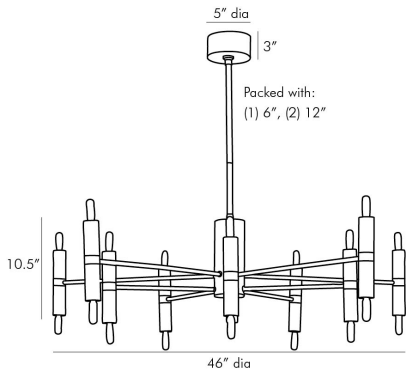

ARTERIO RS

BOZEMAN CHANDELIER

89633

H: 19.5 IN, Dia: 46.00 IN

Antique Brass

Contract Suitable As Is

This steel chandelier showcases a streamlined silhouette that is modern and minimalistic. Ten double-socket cylindrical candle sleeves stand at attention of the piped arms that extend from its columnar center at varying heights. With 20 brilliant lights and a sleek sheen that work together to illuminate the Bozeman is foundational piece for contemporary settings. Damp-rated, although limited covered outdoor conditions

APPEARANCE

Material	Steel
Finish	Antique Brass
Top Coat/Sealant	true

DIMENSIONS

Chandelier	H: 10.5 IN, Dia: 46.00 IN
Minimum Hanging Height	19.5 IN
Maximum Hanging Height	43.5 IN
Canopy	H: 3 IN, Dia: 5.00 IN

WIRING

Rating	Damp
Cord	10 FT, Black/White, SVT
Socket	20, Type B--E12 Other
Photographed Bulb	Small Clear Tubular Bulb
Maximum Watt	25
Voltage	110-120 V

CERTIFICATIONS

Certifications	Mexico United States, Canada
----------------	---------------------------------

COMPLIANCY

UL/ETL	Yes
RoHS	true

SHIPPING

Shipping Requirements	TruckShip
Product Weight	21 LBS
Gross Weight 1	43 LBS
Shipping Box 1	H: 18 IN, L: 47 IN, W: 46 IN

REPLACEMENT PARTS

Replacement Part 1	PIPE-101
Replacement Part 1 Dim	(1) 6", (1) 12"
Replacement Part 2	CANOPY-423
Replacement Part 2 Dim	2.5" x 6"