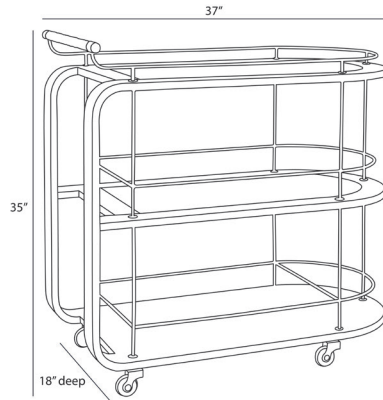

ARTERIOS

BRAYS BAR CART

BETH WEBB

DW4001

H: 35 IN, W: 37 IN, D: 18 IN

White Wash

Contract Recommendations: Adding a lacquer coating provides additional protection.

The Brays Bar Cart was inspired by a vintage one designer Beth Webb admired in the living room of the elegant New York institution The Lowell Hotel. Made of bleached wood and a leather wrapped handle the bar cart looks at home in town and country. Its three tiers and refined proportions offer storage for everything a proper bar needs. The Brays Bar Cart moves nimbly across the floor the ideal cocktail party (and ev-

APPEARANCE

Material	Glass, Leather, Steel, Wood
Material Type	Oak
Finish	Clear, Light tan, Polished Nickel, White Wash
Finish Will Vary	true
Top Coat/Sealant	false

DIMENSIONS

Foot Print	W: 37 IN, D: 18 IN
------------	--------------------

SHIPPING

Shipping Requirements	TruckShip
Product Weight	45 LBS
Gross Weight 1	145 LBS
Shipping Box 1	H: 24 IN, L: 42 IN, W: 47 IN

CONTRACT

Contract Suitable	Adding a lacquer coating provides additional protection, Untempered glass
-------------------	---