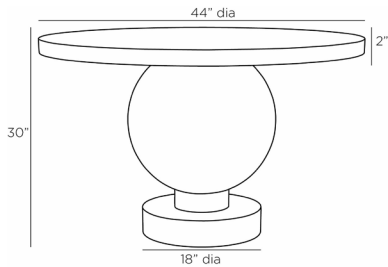

ARTERIOS

BRENNA ENTRY TABLE

FDS07
H: 30 IN, Dia: 44.00 IN
Sahara
Contract Suitable As Is

Give any entryway immediate impact with our marble-like pedestal table. Its sculptural top playfully balances on a totemic base. Crafted of concrete, it is both luxe and surprisingly lightweight. The Brenna's sahra marble-like façade is crafted through a process called hydrographics, assuring each piece will vary slightly in color and veining.

APPEARANCE

Material	Concrete Composite
Material Type	Hydroprint
Finish Will Vary	true
Top Coat/Sealant	true

DIMENSIONS

Foot Print	Dia: 18.00 IN
Table Top	H: 2 IN, Dia: 44.00 IN
Clearance	28"
Diagonal Dimension	53.5" IN

SHIPPING

Shipping Requirements	TruckShip
Product Weight	157 LBS
Gross Weight 1	90 LBS
Gross Weight 2	163 LBS
Shipping Box 1	H: 35 IN, L: 26 IN, W: 26 IN
Shipping Box 2	H: 7 IN, L: 50.8 IN, W: 50.8 IN

ADDITIONAL INFO