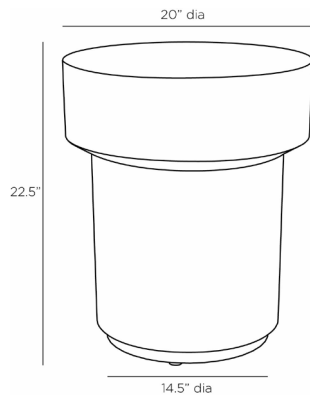

ARTERIO RS

BREWER END TABLE

FES07

H: 22.5 IN, Dia: 20.00 IN

Blonde Burl

Contract Suitable As Is

Our exquisite olive ash veneered end table is reminiscent of a champagne cork. Contoured from its oversized top to its rounded base, its blonde burl finish meets in the middle to a stunning effect. Finished with a bronze iron base, the Brewer is the perfect punctuation for any seating arrangement. Finish will vary.

APPEARANCE

Material	Iron, Olive Ash Veneer
Finish	Bronze
Finish Will Vary	true
Top Coat/Sealant	true

DIMENSIONS

Foot Print	Dia: 14.50 IN
Diagonal Dimension	30.5" IN

SHIPPING

Product Weight	39 LBS
Gross Weight 1	49 LBS
Shipping Box 1	H: 31.1 IN, L: 32.7 IN, W: 32.7 IN