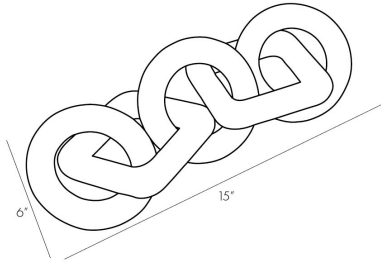

# ARTERIOS

## BRINLEY SCULPTURE

4860  
H: 4 IN, W: 15 IN, D: 6 IN  
Ebony  
Contract Suitable As Is

Crafted by hand, simple geometrics intermingle to form this unique, interlocking wood sculpture. An ebony finish boldly highlights the natural wood grain, establishing a rustic quality that parallels with its modern form. A visual work of art for an entryway console or an étagère in traditional and modern settings.

### SHIPPING

Product Weight	1.32 LBS
Gross Weight 1	2.43 LBS
Shipping Box 1	H: 12 IN, L: 6 IN, W: 8 IN