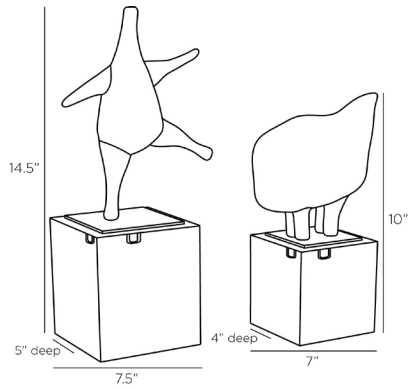

ARTERIOS

BROVINA SCULPTURES, SET OF 2

ASC14

Black

Contract Suitable As Is

Abstract animals frolic atop bases of antique brass steel mounted on clear crystal cubes. Skillfully carved of black riverstone, this modernist duo adds a touch of whimsy to any space. Finish will vary.

APPEARANCE

Material	Crystal, Riverstone, Steel
Material Type	Composite
Finish	Antique Brass
Finish Will Vary	true
Top Coat/Sealant	true

DIMENSIONS

Foot Print Large	W: 5 IN, D: 5 IN
Foot Print Small	W: 4 IN, D: 4 IN

SHIPPING

Product Weight	21.8 LBS
Gross Weight 1	24.03 LBS
Shipping Box 1	H: 14.5 IN, L: 18.3 IN, W: 8.8 IN

CONTRACT

Contract Suitable	true
-------------------	------