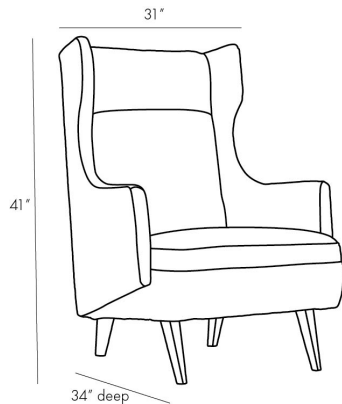

ARTERIOS

BUDELLI WING CHAIR CLOUD BOUCLE GREY ASH

8155

H: 41 IN, W: 31 IN, D: 34 IN

Cloud Boucle

Contract Suitable As Is

A wingman for evenings at home, this timeless armchair will become a favorite seat in the house. Ease into the slight incline and comfort of plush cloud boucle cushioning at all angles, and you'll never want to get out. It has looks to boot; unique modern lines, pipe detail and tapered wood legs give this chair class and style

APPEARANCE

Material	Boucle, Wood
Finish	Cloud, Grey Ash
Finish Will Vary	true
Top Coat/Sealant	false

DIMENSIONS

Arm	H: 24.5 IN, W: 2 IN, D: 12 IN
Yardage To Reupholster	4.7
Back Leg Height	6 IN
Front Leg Height	8 IN
Seat	W: 26 IN, D: 21 IN
Seat Height	17 IN
Seat	W: 26 IN, D: 21 IN