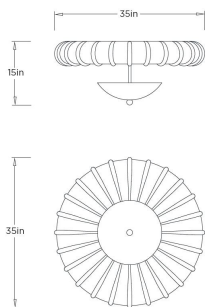

ARTERIOS

CAMELLA FLUSH MOUNT

DFC19 CAMELLA FLUSH MOUNT

ARTERIOS

DFC19
English Bronze Steel, Ivory
Ricestone

Designed to allow the center light to wash over the curved surface gently our Camella is formed in a soothing sunburst motif, a circle of ivory ricestone parasols over an English bronze-plated steel dish. Finished with a stylish spherical screw cap. Certified for damp locations and intended for interior use. Finish will vary.

APPEARANCE

Materials	Ricestone, Steel
Finishes	Ivory, English Bronze
Finish Will Vary	Yes
Top Coat/Sealant	Yes

DIMENSIONS

Overall	Dia: 35.0 in x H: 15 in
Body	Dia: 35.0 in x H: 15 in

WIRING

Wire Rating	Damp
Cord	0.5 FT, Black/White, SVT
Socket	3, Type B - E12
Maximum Wattage	40.0
Voltage	110-120 V

CERTIFICATIONS & COMPLIANCY

Certifications	Mexico, United States, Canada
Compliance	RoHS, UL/ETL

SHIPPING

Shipping Requirements	Truck Ship
Product Weight	67.2 lbs
Gross Weight 1	80.0 lbs
Shipping Box 1	W: 40.0 in x D: 53.5 in x H: 10.0 in