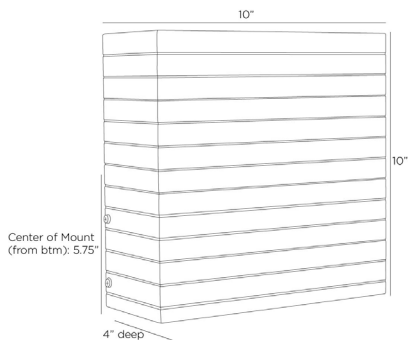

CARTER OUTDOOR SCONCE

DWC44
H: 10 IN, W: 10 IN, D: 4 IN
Aged Iron
Contract Suitable As Is

Ideal for lighting an outdoor corridor or pathway, an etched box style is banded for texture. This aged iron essential is coated to withstand the elements. "Turtle safe" when used with a compatible, amber-colored long-wavelength LED bulb. Finish will vary.

APPEARANCE

Material Iron
Top Coat/Sealant true

DIMENSIONS

Center Of Mount From Btm 5.75 IN

WIRING

Rating Outdoor
Suggested Bulb Type T6
Cord 0.5 FT, Black/White, SVT
Socket 1, Type B - E12
Maximum Watt 40
Voltage 110-120 V

COMPLIANCY

RoHS true

SHIPPING

Product Weight 5.8 LBS
Gross Weight 1 7.5 LBS
Shipping Box 1 H: 12.6 IN, L: 12.4 IN, W: 6 IN

ADDITIONAL INFO

Features ADA
Hanging Orientation Horizontal and Vertical

CONTRACT

Contract Suitable true