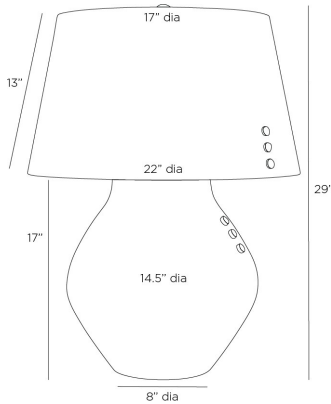

## CASABLANCA LAMP

PTS14-SH028  
 H: 29 IN, Dia: 22.00 IN  
 Egg Shell, Terracotta  
 Contract Suitable As Is

Hand-applied details mimicking a cuff sleeve add a tailored accent to our terracotta vase lamp. This unique technique is carried over with matching buttons on its off-white linen drum shade. Washed in a soft egg shell shade and topped with antique brass hardware. Finish will vary.

### APPEARANCE

Material	Cotton, Linen, Steel, Terracotta
Finish	Antique Brass, Off-White
Finish Will Vary	true
Top Coat/Sealant	false
Finial Description	Terracotta sphere to match
Finial Dimension	2" Dia

### DIMENSIONS

Shade	Top: 17.00 IN, Dia: 22.00 IN, Side: 13 IN
Body	H: 17 IN, Dia: 14.50 IN
Neck	H: 2 IN, Dia: 1.00 IN
Foot Print	Dia: 8.00 IN
Harp	9.5 IN

### SHIPPING

Product Weight	30 LBS
Gross Weight 1	35 LBS
Gross Weight 2	5 LBS
Shipping Box 1	H: 26 IN, L: 19.5 IN, W: 19.5 IN
Shipping Box 2	H: 26 IN, L: 23 IN, W: 23 IN