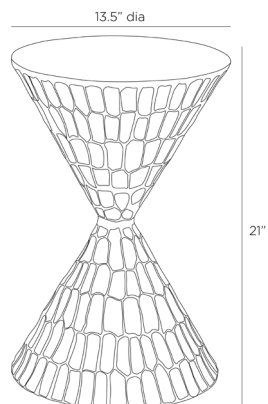

ARTERIOS

CASTANZA ACCENT TABLE

FA113

H: 21 IN, Dia: 13.50 IN

Antique Brass

Contract Recommendations: Adding a lacquer coating provides additional protection

Our cast aluminum accent table is dynamically tapered and finished with a hammered, feathered texture and shining antique brass finish. With a shape inspired by an hourglass, the substantial base and smooth top were designed to enhance any seating area with texture and shine. Finish will vary.

APPEARANCE

Material	Aluminum
Material Type	Cast
Finish Will Vary	true
Top Coat/Sealant	true

DIMENSIONS

Foot Print	Dia: 13.50 IN
Diagonal Dimension	25 IN

SHIPPING

Product Weight	18 LBS
Gross Weight 1	27.12 LBS
Shipping Box 1	H: 19 IN, L: 19 IN, W: 23.5 IN