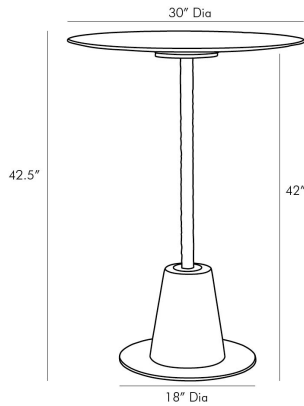

ARTERIOS

CELESTE PUB TABLE

6058

H: 42.5 IN, Dia: 30.00 IN

White

Contract Recommendations: Natural stone requires periodic sealing

We took the ever-popular design of our Celeste Accent Table and updated it with a solid white marble top and base and a fixed-position black iron leg, to create this pub table version. The beveled edges of the marble top add depth to the slight veining that moves freely across the surface. Though larger in size, this table has a small footprint like its predecessor, making it a great piece for small space.

APPEARANCE

Material	Iron, Marble
Finish	Black
Finish Will Vary	true
Top Coat/Sealant	false

DIMENSIONS

Foot Print	Dia: 18.00 IN
Table Top	H: 0.5 IN, Dia: 30.00 IN

SHIPPING

Shipping Requirements	TruckShip
Product Weight	175.5 LBS
Gross Weight 1	96.85 LBS
Shipping Box 1	H: 7 IN, L: 35 IN, W: 35 IN