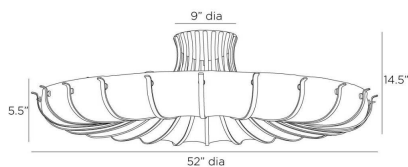

ARTERIO RS

CHAMBERS FLUSH MOUNT

DFC11

H: 14.5 IN, Dia: 52.00 IN

Ivory

Inspired by the natural world, a jellyfish-inspired steel armature finished in English bronze creates the visual illusion of depth. Accented in waves of ivory faux vellum, this impactful fixture blends the best of flora and fauna to add a textural glow to any surface. Finish will vary.

APPEARANCE

Material	Faux Vellum, Steel
Finish	Ivory, English Bronze
Finish Will Vary	Yes
Top Coat/Sealant	No

DIMENSIONS

Body	H: 5.5 IN, Dia: 52.00 IN
Canopy	Dia: 9.00 IN

WIRING

Rating	Damp
Cord	1 FT, Black/White, SVT
Socket	10, Type B - E12
Maximum Watt	60
Voltage	110-120 V