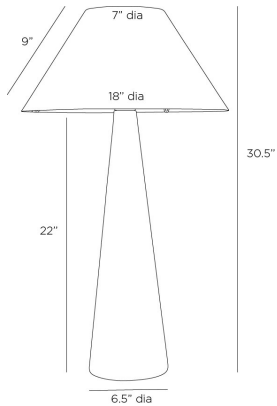

## CHANELL LAMP

PTC39

H: 30.5 IN, Dia: 18.00 IN  
Calacatta Viola, Marble  
Contract Suitable As Is

As classic as its namesake, mid-century form meets organic luxury in the guise of the Chanell. A slender cone of calacatta viola marble meets a tapered antique brass shade to create an unexpected balancing act of material and color. Antique brass hardware and taupe cloth cord. Finish will vary.

### DIMENSIONS

Shade	Top: 7.00 IN, Dia: 18.00 IN, Side: 9 IN
Body	H: 22 IN, Dia: 6.50 IN
Foot Print	Dia: 6.50 IN

### WIRING

Rating	Indoor Only
Tilt Test	10 Degrees - AU
Cord	8 FT, Back of Lamp Base, SPT-2, Taupe Fabric
Socket	1, Type A- E26 Uno, White
Switch	On Line, On/Off Rocker
Maximum Watt	100
Voltage	110-120 V