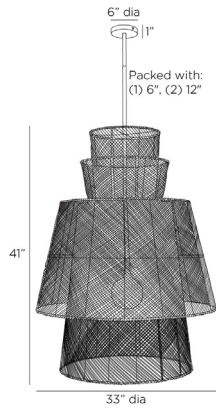

ARTERIOS

CHESTER PENDANT

DSS03
H: 45 IN, Dia: 33.00 IN
Dark Gray Wash
Contract Suitable As Is

Natural rattan gets moody and modern in a dark gray wash. Cross-hatched and stacked, this multi-dimensional pendant delivers an intriguing pattern play of shadow to the surrounding surfaces. Bronze-plated iron pipe and support. Finish will vary.

APPEARANCE

Material	Iron, Rattan
Finish	Bronze
Finish Will Vary	true
Top Coat/Sealant	false

DIMENSIONS

Pendant	H: 41 IN, Dia: 33.00 IN
Minimum Hanging Height	45 IN
Maximum Hanging Height	75 IN
Canopy	H: 1 IN, Dia: 6.00 IN

WIRING

Rating	Indoor Only
Suggested Bulb Type	G40
Cord	10 FT, Clear/Silver, SVT
Socket	1, Type A - E26
Photographed Bulb	3" Frosted Globe Bulb
Maximum Watt	60
Voltage	110-120 V

COMPLIANCY

RoHS	true
------	------

SHIPPING

Shipping Requirements	TruckShip
Product Weight	21.3 LBS
Gross Weight 1	20 LBS
Shipping Box 1	H: 44 IN, L: 30 IN, W: 30 IN

REPLACEMENT PARTS

Replacement Part 1	PIPE-585
Replacement Part 1 Dim	(1) 6", (1) 12"
Replacement Part 2	CANOPY-651
Replacement Part 2 Dim	1" X 5"