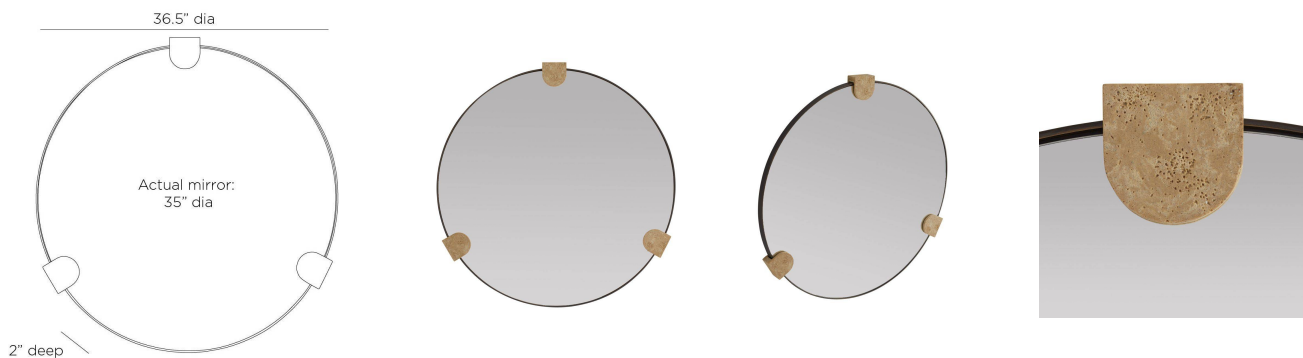

ARTERIO RS

CLASP MIRROR

WORKSHOP

GAWMC01
D: 2 IN, Dia: 36.50 IN
Bronze
Contract Suitable As Is

Unexpected materials transform and elevate a classic shape, making the Clasp Wall Mirror a subtly stylish addition to any room. A trio of faux travertine resin suspend the mirror, framed in bronze-plated steel, adding the contrast of a warm, deeply textured material to its smooth mirrored surface. Hung vertically with cleat in the back for security. Finish will vary.

APPEARANCE

Material	Steel, Resin, Mirror
Finish	Bronze, Faux Travertine, Plain
Finish Will Vary	Yes
Top Coat/Sealant	Yes

DIMENSIONS

Actual Mirror	Dia: 35.00 IN
---------------	---------------

SHIPPING

Product Weight	28 lbs
Gross Weight 1	38 lbs
Shipping Box 1	H: 39.75 IN, L: 6 IN, W: 39.75 IN

ADDITIONAL INFO

Hanger Position	Vertical Only
Hanger Type	Security Cleat
Hanger Size	18"

CONTRACT

Contract Suitable	Yes
-------------------	-----