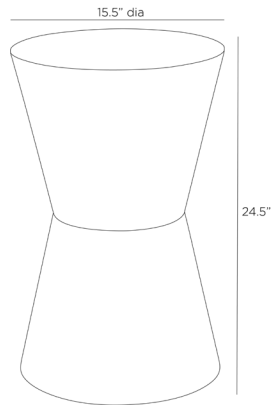

ARTERIOS

COSTELLO ACCENT TABLE

FAS06
H: 24.5 IN, Dia: 15.50 IN
Blonde Burl
Contract Suitable As Is

Simple forms meet glam materials in this '70s-influenced design. A tapered hourglass table is elevated in olive ash burl veneer, book-matched at the top and base for a soothing mirrored effect. Finish will vary.

APPEARANCE

Material	Olive Ash Veneer
Finish Will Vary	true
Top Coat/Sealant	true

DIMENSIONS

Foot Print	Dia: 15.50 IN
Diagonal Dimension	29 IN

SHIPPING

Shipping Requirements	TruckShip
Product Weight	65.3 LBS
Gross Weight 1	75 LBS
Shipping Box 1	H: 30.91 IN, L: 18.11 IN, W: 18.11 IN