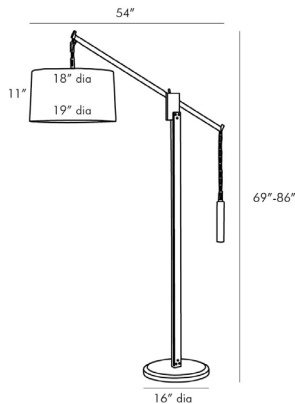

ARTERIOS

COUNTERWEIGHT FLOOR LAMP

RAY BOOTH

DB79002-884
 W: 54 IN, D: 19 IN
 Aged Bronze, Walnut
 Contract Suitable As Is

Ray Booth has always loved furnishings that offer flexibility and movement. The Counterweight Floor Lamp pivots from a strong rectangular steel stem all the while displaying its poise in employing the counterweight to keep it balanced.

APPEARANCE

Material Cotton, Linen, Steel, Wood
 Finish Aged Bronze, Brown, White
 Top Coat/Sealant false

DIMENSIONS

Shade Top: 18.00 IN, Dia: 19.00 IN, Side: 11 IN
 Body H: 69 IN
 Foot Print Dia: 16.00 IN
 Harp N/A IN

WIRING

Rating Indoor Only
 Tilt Test 10 Degrees - AU
 Cord 12 FT, Black Cloth Cord, SPT-2
 Socket 1, Black, Type A - E26
 Switch On Line- Foot Switch, On/Off Push Button
 Maximum Watt 150
 Voltage 110-120 V