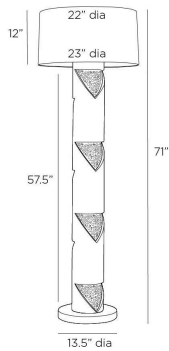

## CRISTIANO FLOOR LAMP

PFC17-SH035

H: 71 IN, Dia: 23.00 IN

Ivory, Riverstone

Contract Suitable As Is

Over-scaled and angular, the Cristiano delivers big details via its chiseled shape. Inspired by the columns found in ancient ruins, an ivory riverstone pillar is carved with abstract geometric shapes for texture. Balanced on a rounded base of bronze, it is accented with a classic off-white microfiber drum shade and bronze finial. Black cloth cord. Finish will vary.

### DIMENSIONS

Base	H: 2 IN, Dia: 13.50 IN
Body	H: 57.5 IN, Dia: 7.00 IN
Foot Print	Dia: 13.50 IN
Neck	H: 2 IN, Dia: 1.00 IN
Shade Bottom	Dia: 23.00 IN
Shade Side	H: 12 IN
Shade Top	Dia: 22.00 IN
Harp Size	8.5 IN

### REPLACEMENT PARTS

Replacement Part 1	PFC17FIN
Replacement Part 1 Dim	1"H x 1"DIA