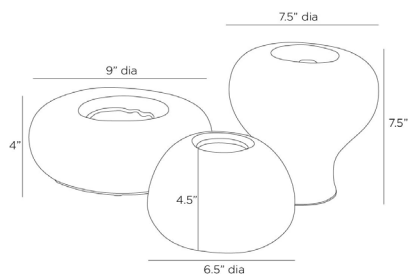

ARTERIO RS

DANDY VASES, SET OF 3

AVC12

Icy Morn

Contract Suitable As Is

Curved lines and pebble shapes lend natural charm to our ceramic vases. Glazed in an icy morn finish, they add a spa-like serenity to any space. Finish will vary.

APPEARANCE

Material	Ceramic
Finish Will Vary	true
Top Coat/Sealant	true

DIMENSIONS

	6.5
Foot Print Large	Dia: 4.00 IN
Foot Print Medium	Dia: 5.00 IN
Foot Print Small	Dia: 7.50 IN
Large Set Opening	2.00
Medium Set Opening	3.00
Small Set Opening	3.50

SHIPPING

Product Weight	7.7 LBS
Gross Weight 1	15 LBS
Shipping Box 1	H: 13.6 IN, L: 16.7 IN, W: 15.7 IN

ADDITIONAL INFO

Features	Water Tight

CONTRACT

Contract Suitable	true