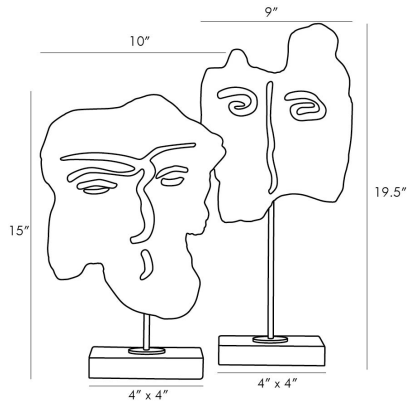

ARTERIOS

DAVID SCULPTURES, SET OF 2

9235

White

Contract Suitable As Is

Inspired by the abstract faces that defined Picasso's artistic career these sculptures are just as artistically daring and defiant. White ricestone is extraordinarily carved leaving the onlooker awe-struck each time they are admired. A thin antique brass pillar extends from a luxe clear crystal base to showcase this striking set. A true work of art for any style space.

APPEARANCE

Material	Crystal, Ricestone, Steel
Material Type	Composite
Finish	Antique Brass, Clear
Finish Will Vary	true
Top Coat/Sealant	false

DIMENSIONS

Foot Print	W: 4 IN, D: 4 IN
------------	------------------

SHIPPING

Product Weight	14 LBS
Gross Weight 1	13.2 LBS
Shipping Box 1	H: 11.4 IN, L: 13.8 IN, W: 24 IN

CONTRACT

Contract Suitable	true
-------------------	------