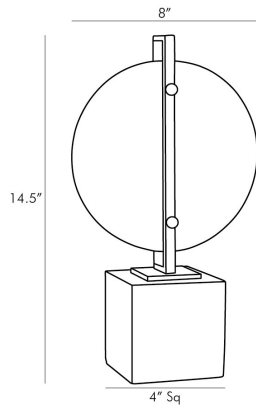

ARTERIOS

DAVIDSON SCULPTURE

9230
H: 14.5 IN, W: 8 IN, D: 4 IN
Clear
Contract Suitable As Is

A modern study in geometric forms and mixed materials the Davidson delivers a simple sophisticated element to the space it occupies. A clear crystal disk is suspended by a thin antique brass pillar creating a striking visual contrast. A white marble base allows this piece to show like a sculptural work of art. Pair with the Davenport to create a more artistic narrative. finish will vary.

APPEARANCE

Material	Crystal, Snow Marble, Steel
Finish	Antique Brass, White
Finish Will Vary	true
Top Coat/Sealant	false

DIMENSIONS

Foot Print	W: 4 IN, D: 4 IN
------------	------------------

SHIPPING

Product Weight	10 LBS
Gross Weight 1	10.8 LBS
Shipping Box 1	H: 7.5 IN, L: 11.7 IN, W: 17.8 IN