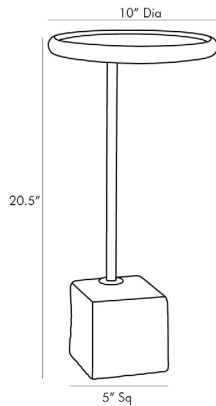

ARTERIOS

DAVIES ACCENT TABLE

4805

H: 20.5 IN, Dia: 10.00 IN

White

Contract Recommendations: Natural stone requires periodic sealing

A perfect piece for impromptu parties this accent table is simple in form and functional by design. A smooth solid oak top in a smoke finish is supported by a bronze iron pillar and is showcased on a sandblasted white marble base. A cantilevered lip surrounds the top's edge making it a great drinks table that can easily overlap a chair or sofa. Finish and marble may vary.

APPEARANCE

Material	Iron, Marble, Oak
Material Type	Sandblasted
Finish	Bronze, Smoke, White
Finish Will Vary	true
Top Coat/Sealant	false

DIMENSIONS

Foot Print	W: 5 IN, D: 5 IN
Table Top	H: 1 IN, Dia: 10.00 IN

SHIPPING

Product Weight	16.5 LBS
Gross Weight 1	24.25 LBS
Shipping Box 1	H: 13 IN, L: 13 IN, W: 23.5 IN

CONTRACT

Contract Suitable	false
-------------------	-------