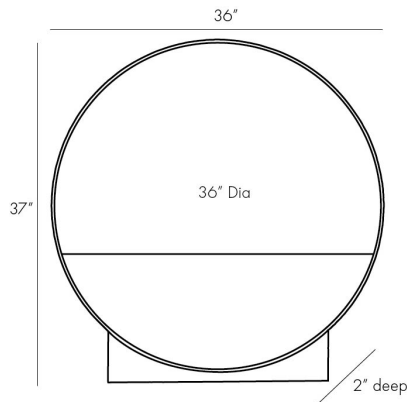

ARTERIOS

DATUM MIRROR

WORKSHOP

DA9005
H: 37 IN, W: 36 IN, D: 2 IN
Antique Brass
Contract Suitable As Is

A sleek, timeless mirror with thoughtful detailing, the Datum Mirror features two-tone clear and smoke mirror set in a warm antique brass frame with wedge-shaped detail at its base. Security cleat hanging hardware allows for vertical display. Finish will vary.

APPEARANCE

Material	Mirror, Steel
Finish	Antique Brass, Plain, Smoke
Top Coat/Sealant	true

DIMENSIONS

Mirror Size	Dia: 36.00 IN
-------------	---------------

SHIPPING

Shipping Requirements	TruckShip
Product Weight	30.86 LBS
Gross Weight 1	38.8 LBS
Shipping Box 1	H: 42 IN, L: 40.25 IN, W: 4.5 IN