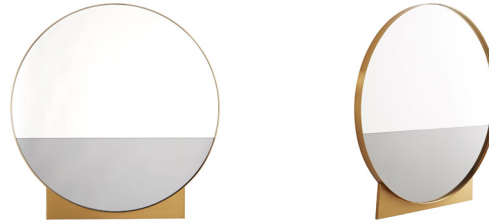

ARTERIOS

DATUM MIRROR

WORKSHOP

DA9005
H: 37 IN, W: 36 IN, D: 2 IN
Antique Brass
Contract Suitable As Is

A sleek, timeless mirror with thoughtful detailing, the Datum Mirror features two-tone clear and smoke mirror set in a warm antique brass frame with wedge-shaped detail at its base. Security cleat hanging hardware allows for vertical display. Finish will vary.

APPEARANCE

Material	Mirror, Steel
Finish	Antique Brass, Plain, Smoke
Top Coat/Sealant	true

DIMENSIONS

Mirror Size	Dia: 36.00 IN
-------------	---------------

SHIPPING

Shipping Requirements	TruckShip
Product Weight	30.86 LBS
Gross Weight 1	38.8 LBS
Shipping Box 1	H: 42 IN, L: 40.25 IN, W: 4.5 IN